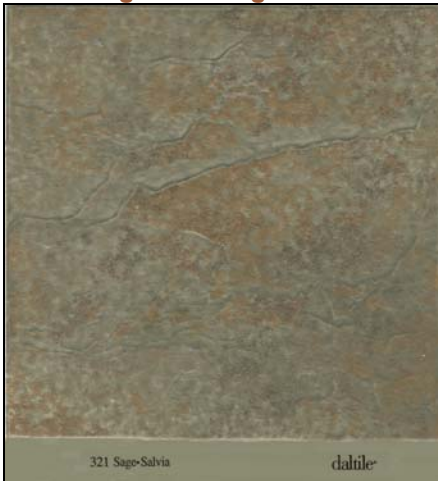

*The colors shown on this literature may not be a true representation of the actual tile.*

# Stone Bluff Series

**Harvest with Chiffon Grout**

4 x 4 Tile

**Ivory with Antique White Grout**

4 x 4 Tile

**Sage with Sage Grout**

4 x 4 Tile

**Slate with White Grout**

4 x 4 Tile

**Sunrise with Buckskin Grout**

4 x 4 Tile

**Walnut with Natural Gray Grout**

4 x 4 Tile

*The colors shown on this literature may not be a true representation of the actual tile.*