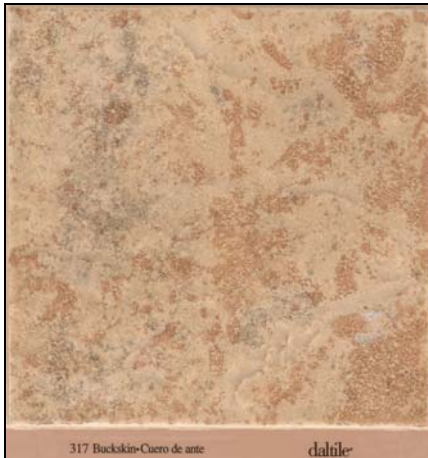

*The colors shown on this literature may not be a true representation of the actual tile.*

# Stone Bluff Series

**Harvest with Chiffon Grout**

4 x 4 Tile

**Ivory with Antique White Grout**

4 x 4 Tile

**Sage with Sage Grout**

4 x 4 Tile

**Slate with White Grout**

4 x 4 Tile

**Sunrise with Buckskin Grout**

4 x 4 Tile

**Walnut with Natural Gray Grout**

4 x 4 Tile

*The colors shown on this literature may not be a true representation of the actual tile.*